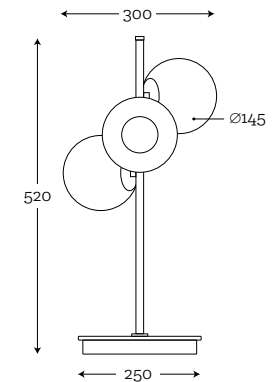

COLOR GLASS OPTIONS:

See all colors on page 5.

QUARTZ SINTER OPTIONS:

More quartz sinter on page 6.

FINISHING METAL OPTIONS:

1M | 2 | 3M | 5 | 6 | 7 | 8 |
See the metal finish on page 4.