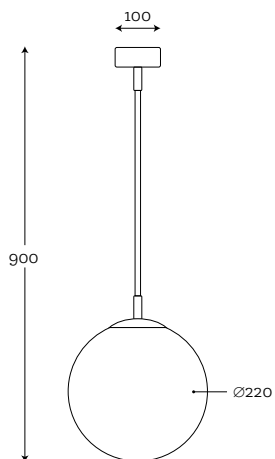

Bacan

**BACAN STICK 220 AMBER
BRUSHED BRASS**

Code: 27-1273006

MATERIAL:

hand-blown glass,
color in glass mass, brushed brass