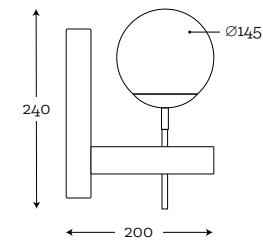

FINISHING METAL OPTIONS: 2 | 3M | 5 | 6 | 8 |

See the metal finish on page 4.