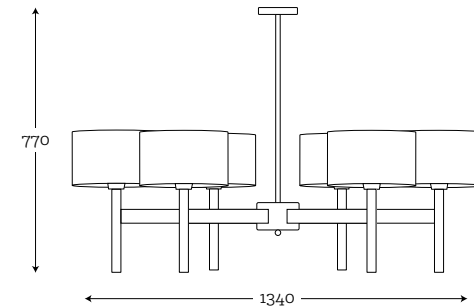

Code: W250-SD1

AVAILABLE DIAMETER:

Ø250 / Ø300 / Ø350 / Ø400

MATERIAL:
sinter quartz

SOURCE OF LIGHT:
LED COB 12V WW IP20
Color: 3000K
Power: 4,5W
IP Rating: IP20

Linien & Wooden

CEILING LAMP WITH LINIEN SHADE SET OF 6 PAINTED BLACK