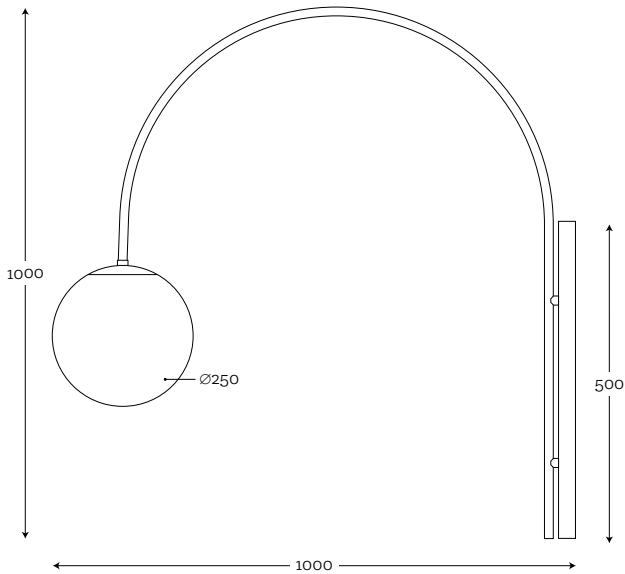

MATERIAL:
hand-blown glass, glass 1/2 sanded inside transparent
glass, brushed brass

MAXIMUM BULB WATTAGE:
40W, 1×E27

COLOR GLASS OPTIONS:

See all colors on page 5.

FINISHING METAL OPTIONS: 3M | 5 |

See the metal finish on page 4.