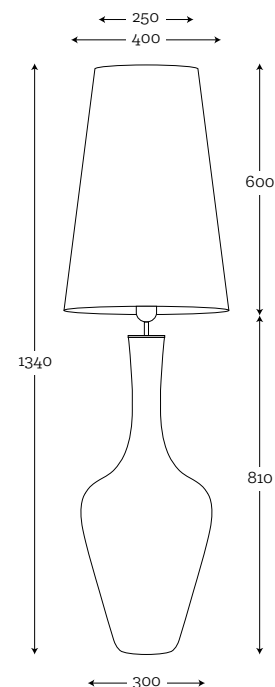

PANAY OPAL
BRUSHED STAINLESS STEEL

Code: 12-7141A036

SHADE:A036
black shade/white inside