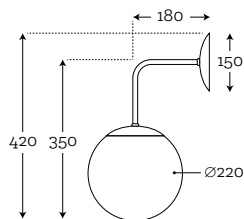

MATERIAL:

hand-blown glass, color in glass
mass matt, brushed brass/brushed stainless steel

MAXIMUM BULB WATTAGE:

40W, 1xE27