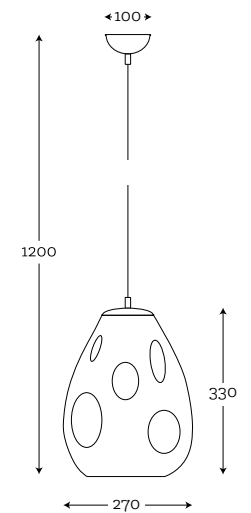

MATERIAL: hand-blown glass, painted luster, brushed brass, brushed stainless steel, old brass

MAXIMUM BULB WATTAGE: 60W, 1xE27

COLOR GLASS OPTIONS:

See all colors on page 5.

FINISHING METAL OPTIONS: 1M | 1P | 2 | 3M | 3P | 4P | 4M | 5 | 6 | 7 | 8 | 9 |

See the metal finish on page 4.