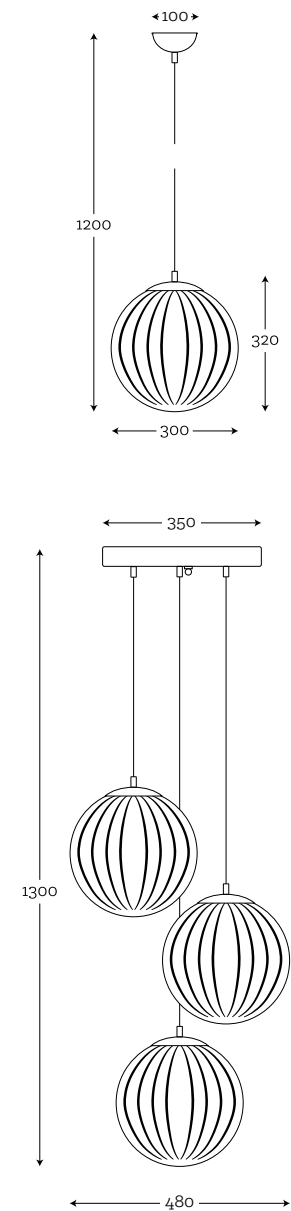

Arran

ARRAN
OPTIC BALTIC GREEN COPPER

Code: 23-1404001

ARRAN
OPTIC GRAY COPPER

Code: 23-1414001

MATERIAL: hand-blown glass, color in glass mass, copper

MAXIMUM BULB WATTAGE: 40W, 1xE27

COLOR GLASS OPTIONS:

See all colors on page 5.

FINISHING METAL OPTIONS:

1M | 1P | 2 | 3M | 3P | 4P | 4M | 5 | 6 | 7 | 8 | 9 |

See the metal finish on page 4.

Code: 23-3414001

MATERIAL:
hand-blown glass, color in glass mass, copper

MAXIMUM BULB WATTAGE:
40W, 3xE27