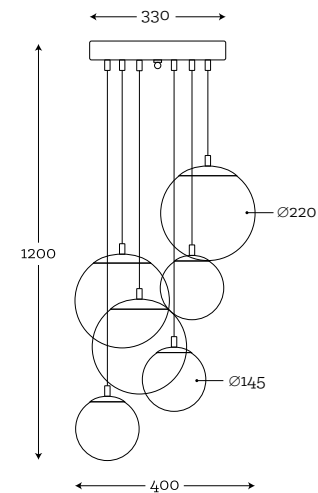

MAXIMUM BULB WATTAGE: 40W - 3×E27, 25W - 3×E14

COLOR GLASS OPTIONS:

See all colors on page 5.

FINISHING METAL OPTIONS:

1M | 1P | 2 | 3M | 3P | 4P | 4M | 5 | 6 | 7 | 8 | 9 |

See the metal finish on page 4.

**BACAN
SET OF 3 TRANSPARENT
BRUSHED STAINLESS STEEL**