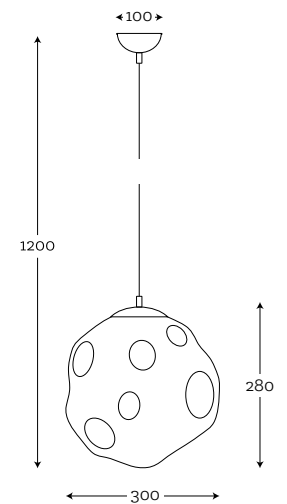

Mico

MATERIAL: hand-blown glass, painted lister glass, brushed brass, old brass, brushed copper, brushed stainless steel

MAXIMUM BULB WATTAGE: 40W, 1×E27 / 3×E27

COLOR GLASS OPTIONS:

See all colors on page 5.

FINISHING METAL OPTIONS:

1M | 1P | 2 | 3M | 3P | 4P | 5 | 6 | 7 | 8 | 9 |

See the metal finish on page 4.

**MICO LISTER GRAY
OLD BRASS**

Code: 44-1302001

**MICO TRANSPARENT
BRUSHED COPPER**

Code: 44-1004001

**MICO LISTER AMBER
BRUSHED BRASS**

Code: 44-1323001

**MICO LISTER PEARL
BRUSHED STAINLESS STEEL**

Code: 44-1311001