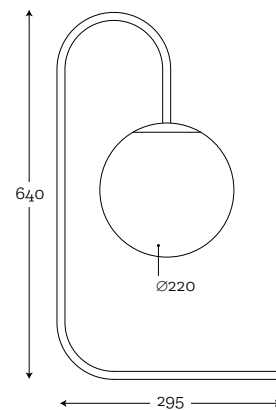

COLOR GLASS OPTIONS:

See all colors on page 5.

QUARTZ SINTER OPTIONS:

More quartz sinter on page 6.

FINISHING METAL OPTIONS:

1M | 2 | 3M | 5 | 6 | 7 | 8 |

See the metal finish on page 4.