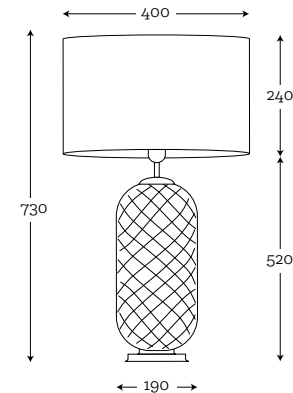

**CHLOE TABLE LAMP
GRAY LISTER,
BRUSHED STAINLESS STEEL**

Code: 35-0301A060

SHADE: A060
aqua gray shade /
gray inside

**CHLOE TABLE LAMP
TRANSPARENT,
BRUSHED BRASS**

Code: 35-0203A062

SHADE: A062
aqua white-cream /
white inside