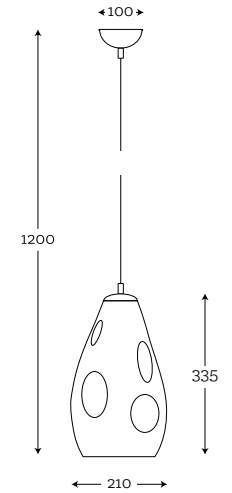

Code: 45-1302001