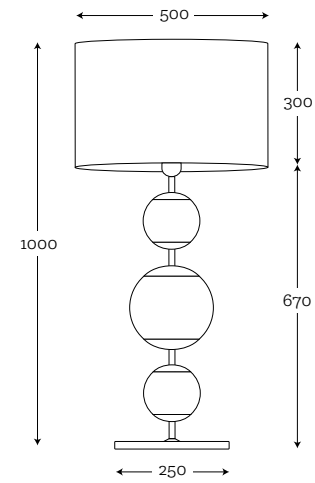

Bacan

**BACAN TABLE LUX L10 GRAY GLASS
BRUSHED BRASS**

Code: 27-L103A052

SHADE: A052 / spirit gray

MATERIAL: hand-blown glass, color
in glass mass, brushed brass

MAXIMUM BULB WATTAGE: 60W, 1×E27