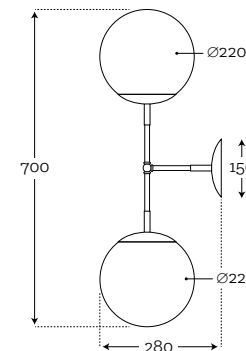

MATERIAL:

hand-blown glass, color in glass mass,
brushed brass

MAXIMUM BULB WATTAGE:

40W, 2xE27

COLOR GLASS OPTIONS:
See all colors on page 5.

FINISHING METAL OPTIONS: 1M | 2 | 3M | 5 | 6 | 7 | 8 |
See the metal finish on page 4.