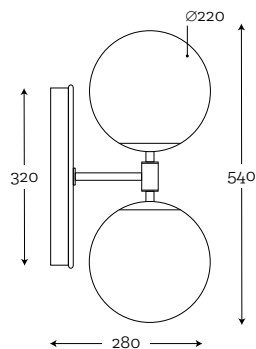

COLOR GLASS OPTIONS:

See all colors on page 5.

QUARTZ SINTER OPTIONS:

More quartz sinter on page 6.

FINISHING METAL OPTIONS:

1M | 2 | 3M | 5 | 6 | 7 | 8 |
See the metal finish on page 4.