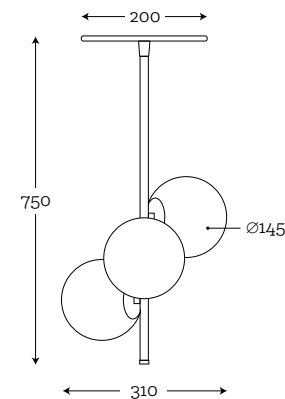

BACAN STICK M22
SET OF 3 AMBER/GRAY
BRUSHED BRASS

Code: 27-3Z73M22

MATERIAL: hand-blown glass,
color in glass mass, brushed brass finish

MAXIMUM BULB WATTAGE:
25W, 3×E14

COLOR GLASS OPTIONS:

See all colors on page 5.

FINISHING METAL OPTIONS:

1M | 1P | 2 | 3M | 3P | 4P | 4M | 5 | 6 | 7 | 8 | 9 |
See the metal finish on page 4.

COLOR GLASS OPTIONS:

See all colors on page 5.

FINISHING METAL OPTIONS:

1M | 2 | 3M | 5 | 6 | 7 | 8 |
See the metal finish on page 4.