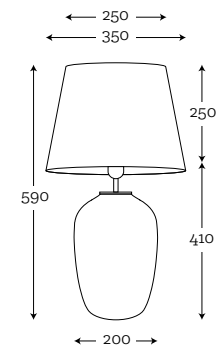

MAUI L BLUR
BRUSHED STAINLESS STEEL

Code: 13-4061A011

SHADE: A011
black shade/silver matt inside