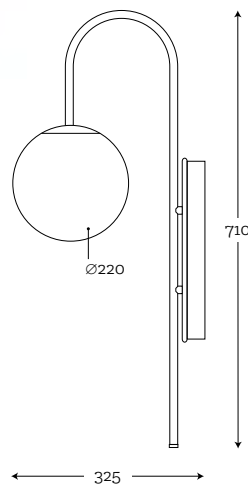

Code: 36-LY93SD1

MATERIAL:

hand-blown glass, color in glass mass sanded 1/2,
brushed brass, quartz sinter SD1

MAXIMUM BULB WATTAGE:

40W, 1xE27

COLOR GLASS OPTIONS:

See all colors on page 5.

QUARTZ SINTER OPTIONS: