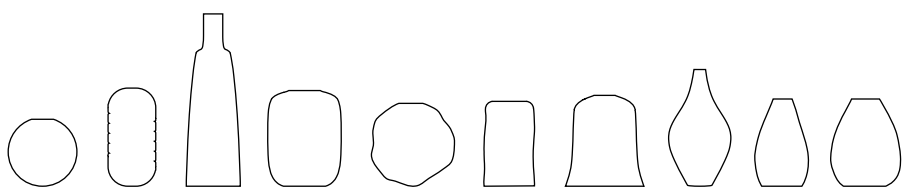

5 CHOOSE THE SHAPE OF THE GLASS