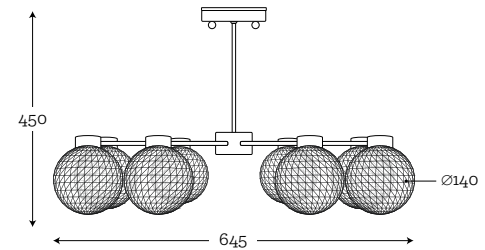

See the metal finish on page 4.

Devon

**DEVON CEILING
SET OF 8 140, BRUSHED BRASS**

Code: 48-8203S20

MATERIAL:
hand- blown glass, optic, brushed brass

MAXIMUM BULB WATTAGE:
40W, 8×G9

COLOR GLASS OPTIONS:
See all colors on page 5.