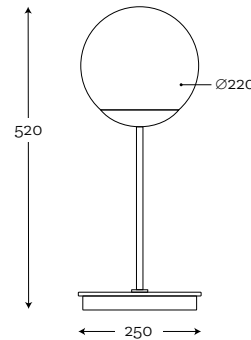

**BACAN TABLE SET OF 1 220 TRANSPARENT
1/2 SANDED INSIDE, BRUSHED BRASS,
QUARTZ SINTER SD3**

MATERIAL:

hand-blown glass, color in glass mass, brushed brass, quartz sinter

MAXIMUM BULB WATTAGE: 40W, 1×E27

COLOR GLASS OPTIONS:

See all colors on page 5.

QUARTZ SINTER OPTIONS:

More quartz sinter on page 6.

FINISHING METAL OPTIONS:

1M | 2 | 3M | 5 | 6 | 7 | 8 |
See the metal finish on page 4.