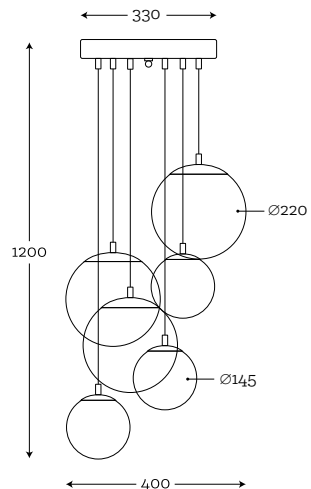

Bacan

BACAN
SET OF 6 SANDED GLASS 1/2
STAINLESS STEEL POLISHED

Code: 27-6X21001

MATERIAL: hand-blown glass, color
in glass mass 1/2, polished stainless steel

MAXIMUM BULB WATTAGE:
40W - 3×E27, 25W - 3×E14