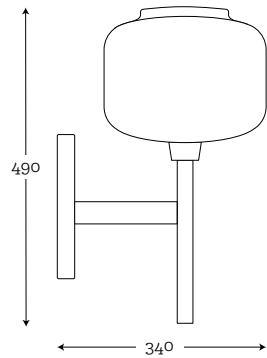

Jawa

**JAWA WALL LIGHT GRAY
DOUBLE PATINATED**

Code: 41-1108LF4

MATERIAL: hand-blown glass, painted,
double patinated

MAXIMUM BULB WATTAGE: 60W, E27