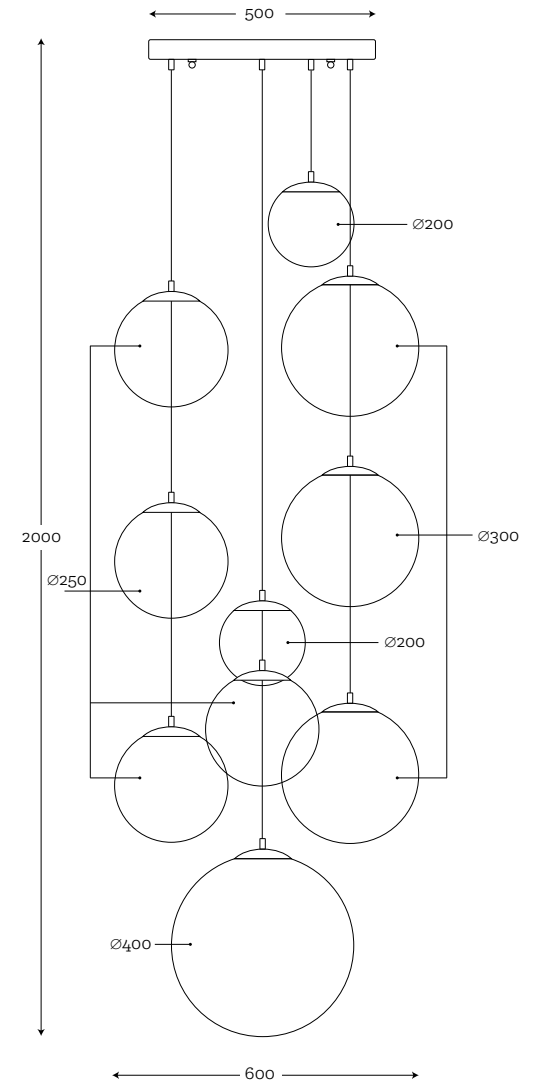

See the metal finish on page 4.

Muna

**MUNA WALL SET OF 1
AMBER GLASS 250
BRUSHED BRASS**

Code: 26-1323WA6

MATERIAL:

hand-blown glass, lister amber, brushed brass

MAXIMUM BULB WATTAGE:

40W, 1xE27