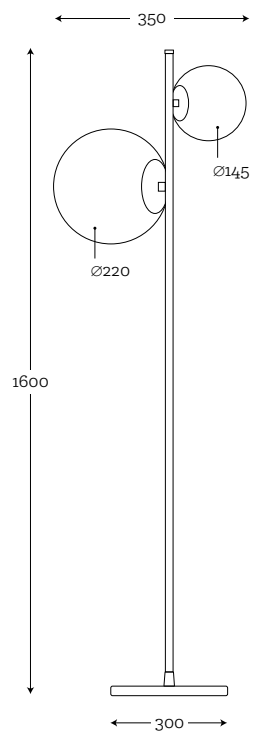

Bacan

**BACAN FLOOR SET OF 2
145 AMBER 220 GRAY
BRUSHED BRASS**

Code: 27-FX33M22

**BACAN FLOOR SET OF 2
145/220 GRAY
BRUSHED BRASS**

Code: 27-F103M22

MATERIAL:

hand-blown glass, color
in glass mass, brushed brass

MAXIMUM BULB WATTAGE:

40W - 1xE27, 25W - 1xE14

COLOR GLASS OPTIONS:

See all colors on page 5.

FINISHING METAL OPTIONS:

1M | 2 | 3M | 5 | 6 | 7 | 8 |

See the metal finish on page 4.