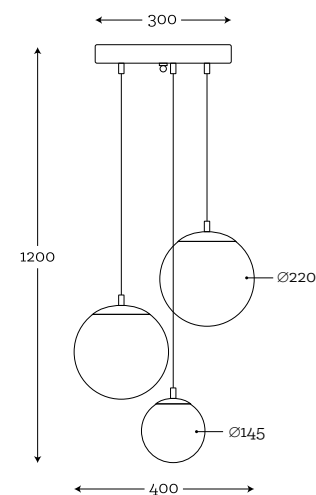

MAXIMUM BULB WATTAGE: 40W - 3×E27, 25W - 3×E14

COLOR GLASS OPTIONS:

See all colors on page 5.

FINISHING METAL OPTIONS:

1M | 1P | 2 | 3M | 3P | 4P | 4M | 5 | 6 | 7 | 8 | 9 |

See the metal finish on page 4.

**BACAN
SET OF 3 TRANSPARENT
BRUSHED STAINLESS STEEL**