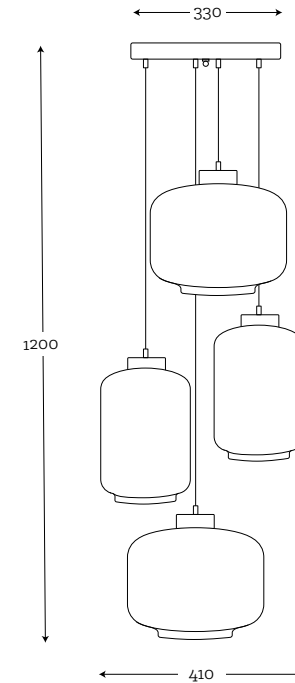

Jawa & Leyte MIX

**JAWA LEYTE MIX PENTAND OF 4
JAWA GREEN & GRAY
LEYTE AMBER & TRANSPARENT**

Code: 38-4X55001

MATERIAL:

hand-blown glass, painted, black

MAXIMUM BULB WATTAGE:

60W, 4×E27

COLOR GLASS OPTIONS:

See all colors on page 5.

FINISHING METAL OPTIONS:

1M | 1P | 2 | 3M | 3P | 4P | 5 | 6 | 7 | 8 | 9 |

See the metal finish on page 4.