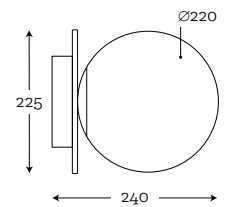

QUARTZ SINTER OPTIONS:
More quartz sinter on page 6.

FINISHING METAL OPTIONS:
1M | 2 | 3M | 5 | 6 | 7 | 8 |
See the metal finish on page 4.

COLOR GLASS OPTIONS:
See all colors on page 5.

FINISHING METAL OPTIONS:
1M | 1P | 2 | 3M | 3P | 4P, 4M | 5 | 6 | 7 | 8 | 9 |
See the metal finish on page 4.