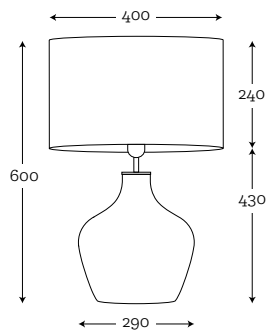

**MADEIRA OPAL
BRUSHED STAINLESS STEEL**

Code: 09-3141A024

SHADE: A024
gray shade/white inside

**MADEIRA OPAL
BRUSHED STAINLESS STEEL**

Code: 09-3141A026

SHADE: A026
black shade/white inside

Maui

MAUI S BLUR
BRUSHED STAINLESS STEEL