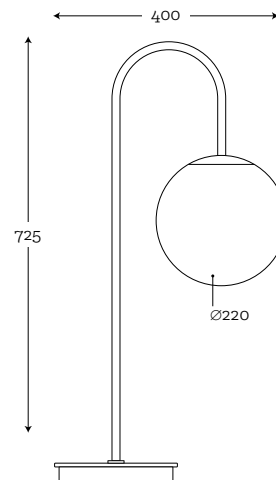

COLOR GLASS OPTIONS:

See all colors on page 5.

QUARTZ SINTER OPTIONS:

More quartz sinter on page 6.

FINISHING METAL OPTIONS:

1M | 2 | 3M | 5 | 6 | 7 | 8 |

See the metal finish on page 4.