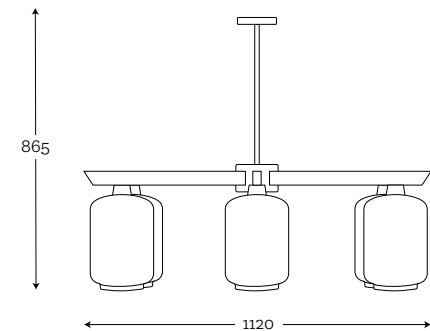

MAXIMUM BULB WATTAGE:
60W, 6×E27

COLOR GLASS OPTIONS:

See all colors on page 5.

FINISHING METAL OPTIONS: 5 | 6 |

See the metal finish on page 4.

**LEYTE SET OF 6 AMBER
PAINTED BLACK**

Code: 38-6275LF3

MATERIAL:
hand-blown glass, painted,
black finish