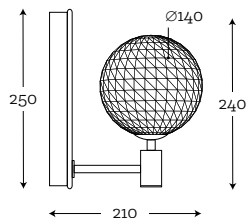

DEVON-S 140 WALL LIGHT
TRANSPARENT GLASS,
BRUSHED BRASS, QUARTZ SINTER SD5

Code: 48-S203SD3