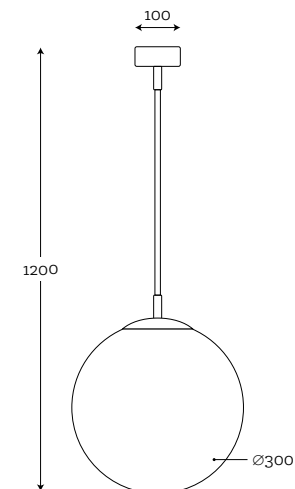

MAXIMUM BULB WATTAGE:
40W - 2×E27, 25W - 1×E14

Bacan

**BACAN STICK 220 AMBER
BRUSHED BRASS**

Code: 27-1273006

MATERIAL:

hand-blown glass,
color in glass mass, brushed brass

MAXIMUM BULB WATTAGE:

40W, 1×E27