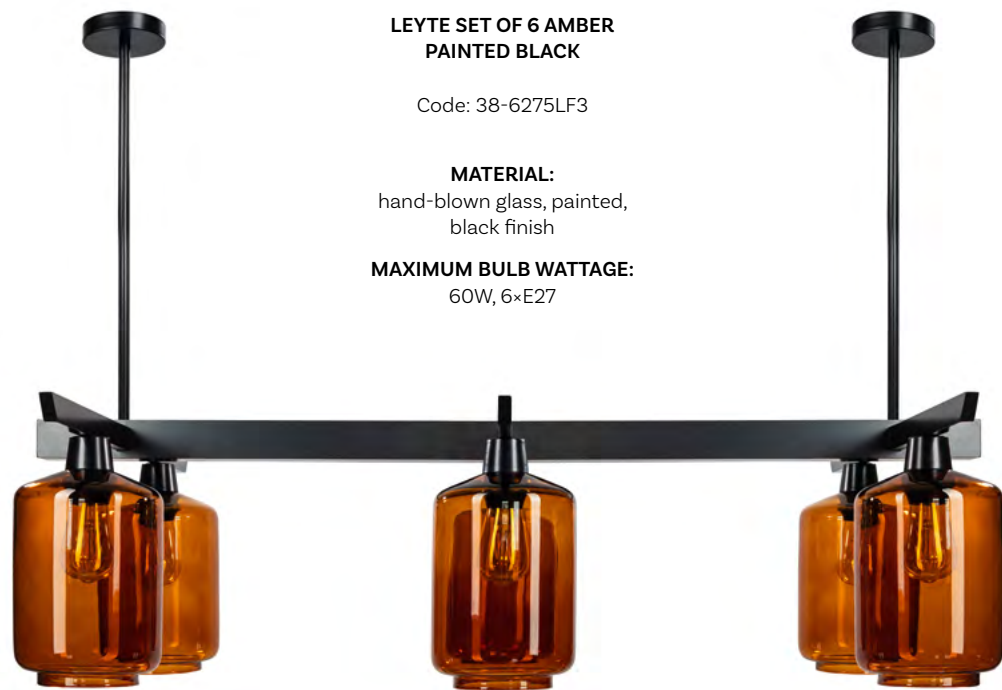

COLOR GLASS OPTIONS:

See all colors on page 5.

FINISHING METAL OPTIONS: 5 | 6 |

See the metal finish on page 4.

Leyte

LEYTE SET OF 6 AMBER PAINTED BLACK

Code: 38-6275LF1

MATERIAL:
hand-blown glass, painted,
black finish

MAXIMUM BULB WATTAGE:
60W, 6×E27

COLOR GLASS OPTIONS:

See all colors on page 5.

FINISHING METAL OPTIONS: 5 | 6 |

See the metal finish on page 4.

**LEYTE SET OF 6 AMBER
PAINTED BLACK**

Code: 38-6275LF3

MATERIAL:
hand-blown glass, painted,
black finish

MAXIMUM BULB WATTAGE:
60W, 6×E27

COLOR GLASS OPTIONS:

See all colors on page 5.

FINISHING METAL OPTIONS: 5 | 6 |

See the metal finish on page 4.

Mico

MATERIAL: hand-blown glass, painted lister glass, brushed brass, old brass, brushed copper, brushed stainless steel