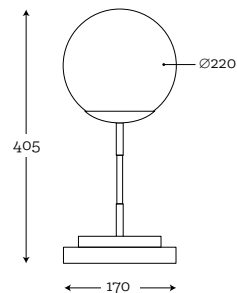

Bacan

**BACAN TABLE LAMP WHITE MATT INSIDE 220,
BRUSHED BRASS**

Code: 27-T233000

MATERIAL: sanded glass inside, brushed brass

COLOR GLASS OPTIONS:

See all colors on page 5.

FINISHING METAL OPTIONS: 1M | 2 | 3M | 5 | 6 | 7 | 8 |

See the metal finish on page 4.