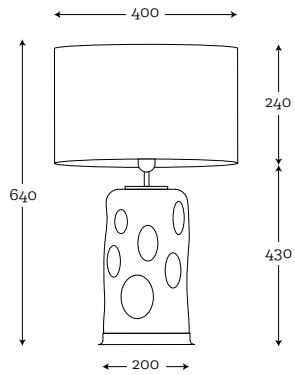

See the metal finish on page 4.

Savaii

**SAVAII TABLE LAMP GRAY
BRUSHED BRASS**

Code: 34-0703A049

SHADE: A049
maledives/leaves

**SAVAII TABLE LAMP OLIVE
BRUSHED BRASS**

Code: 34-0693A047

SHADE: A047
manilia paprots