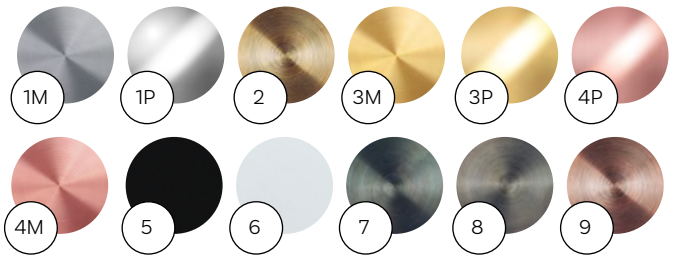

3 CABLE COLOR

4 CHOOSE METAL COLOR FINISH