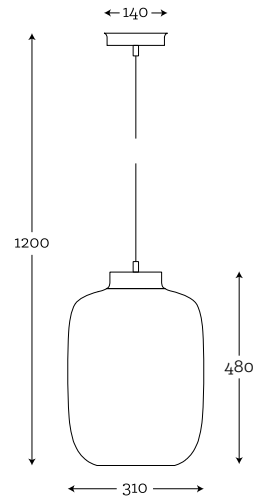

Laut

LAUT GRAY
POLISHED STAINLESS STEEL

Code: 29-1101001

MATERIAL:

hand-blown glass, color in glass mass,
polished stainless steel

MAXIMUM BULB WATTAGE:

60W, 1xE27

COLOR GLASS OPTIONS:

See all colors on page 5.

FINISHING METAL OPTIONS:

| 1M | 1P | 2 | 3M | 3P | 4P | 4M | 5 | 6 | 7 | 8 | 9 |

See the metal finish on page 4.