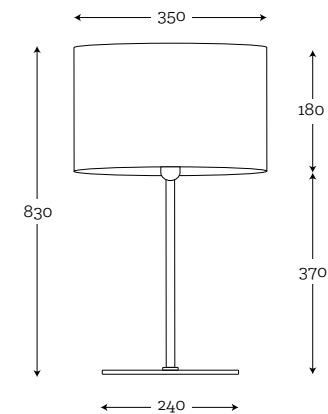

QUARTZ SINTER OPTIONS:
More quartz sinter on page 6.

FINISHING METAL OPTIONS: 1M | 2 | 3M | 5 | 6 | 7 | 8 |
See the metal finish on page 4.