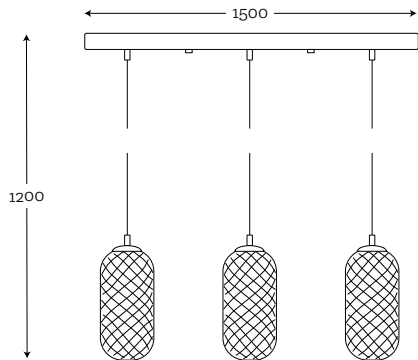

MAXIMUM BULB WATTAGE:
60W, 3×E27

COLOR GLASS OPTIONS:

See all colors on page 5.

FINISHING METAL OPTIONS:

1M | 1P | 2 | 3M | 3P | 4P | 5 | 6 | 7 | 8 | 9 |
See the metal finish on page 4.

Chloe

**CHLOE SET OF 3 RECTANGULAR CEILING PLATE
GRAY / TRANSPARENT / BROWN OPTIC LISTER,
BRUSHED BRASS**