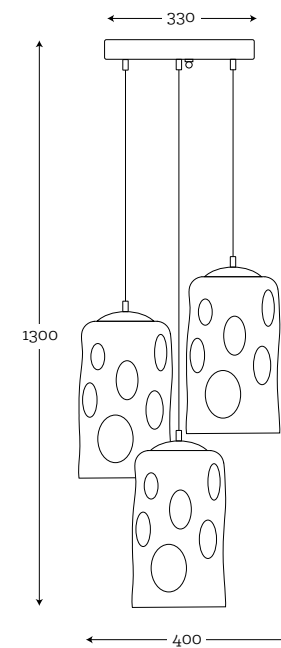

Ruu

RUU LISTER PEARL
BRUSHED STAINLESS STEEL

Code: 43-1311001

RUU TRANSPARENT
BRUSHED COPPER

Code: 43-1004001

RUU LISTER AMBER
BRUSHED BRASS

Code: 43-1323001

RUU LISTER GRAY
OLD BRASS

Code: 43-1302001

MATERIAL: hand-blown glass painted by hand, brushed stainless steel / brushed copper / brushed brass / old brass

MAXIMUM BULB WATTAGE: 60W, 1xE27

COLOR GLASS OPTIONS:

See all colors on page 5.

FINISHING METAL OPTIONS: 1M | 1P | 2 | 3M | 3P | 4P | 4M | 5 | 6 | 7 | 8 | 9 |

See the metal finish on page 4.