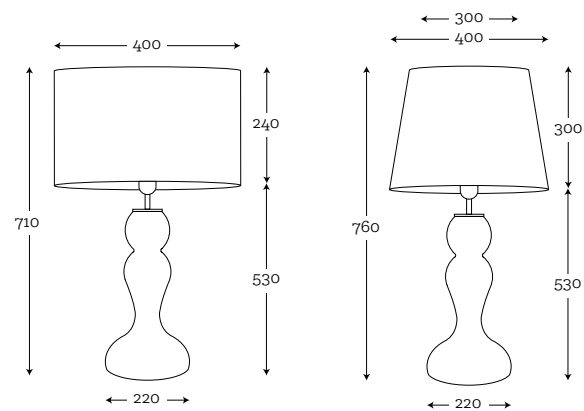

Code: 11-4012A012

SHADE: A012
black shade/gold matt inside