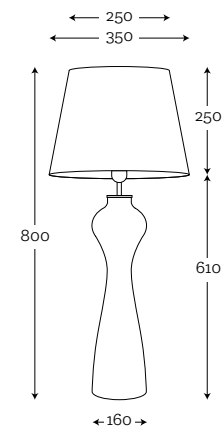

Havana

Code: 03-5001A023

SHADE: A023
cream shade/white inside

Code: 03-5001A023

SHADE: A020
black shade/silver matt inside