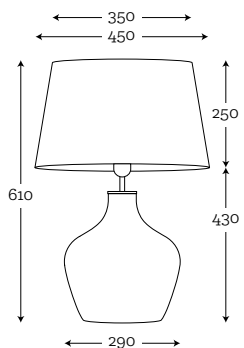

**MADEIRA OPAL
BRUSHED STAINLESS STEEL**

Code: 09-3141A026

SHADE: A026
black shade/white inside