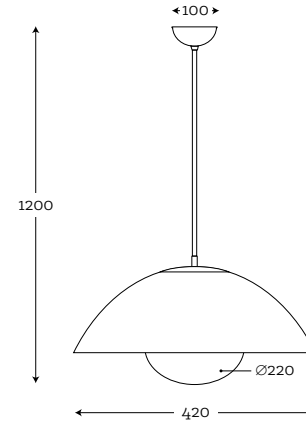

MAXIMUM BULB WATTAGE:

40 W - 6×E27, 25W - 6×E14

COLOR GLASS OPTIONS:

See all colors on page 5.

FINISHING METAL OPTIONS: 5 | 6 |

See the metal finish on page 4.

Bacan

**BACAN SINGLE
BLACK SHADE COVER LAMP
TRANSPARENT, POLISHED BRASS**