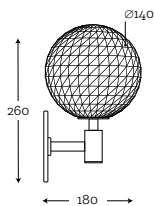

DEVON-S 140 WALL LIGHT
TRANSPARENT GLASS,
BRUSHED BRASS

Code: 48-S203001