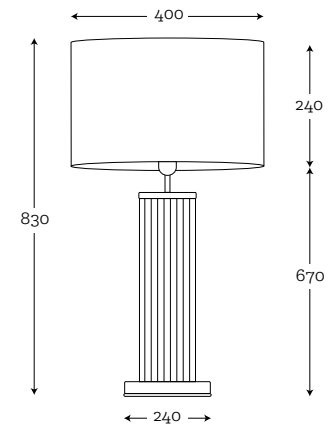

Mocha

**MOCHA TABLE OPTIC GLASS
BRUSHED BRASS**

Code: 49-0213A075

SHADE: A075 / wood walnut

FINISHING METAL OPTIONS:

1M | 1P | 2 | 3M | 3P | 4P | 4M | 5 | 6 | 7 | 8 | 9 |

See the metal finish on page 4.