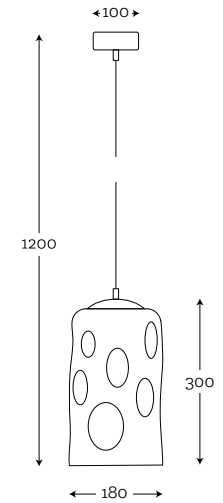

Ruu

RUU LISTER PEARL
BRUSHED STAINLESS STEEL

Code: 43-1311001

RUU TRANSPARENT
BRUSHED COPPER

Code: 43-1004001

RUU LISTER AMBER
BRUSHED BRASS

Code: 43-1323001

RUU LISTER GRAY
OLD BRASS

Code: 43-1302001

MATERIAL: hand-blown glass painted by hand, brushed stainless steel / brushed copper / brushed brass / old brass

MAXIMUM BULB WATTAGE: 60W, 1xE27

COLOR GLASS OPTIONS:

See all colors on page 5.

FINISHING METAL OPTIONS: 1M | 1P | 2 | 3M | 3P | 4P | 4M | 5 | 6 | 7 | 8 | 9 |

See the metal finish on page 4.