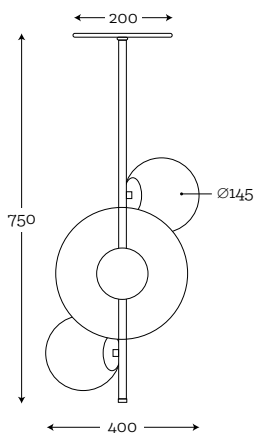

Bacan

BACAN STICK M22 SET OF 3 GRAY BRUSHED BRASS

Code: 27-E103M22

MATERIAL:

hand-blown glass, color in glass mass, brushed brass

MAXIMUM BULB WATTAGE:

40W - 1×E27, 25W - 2×E14