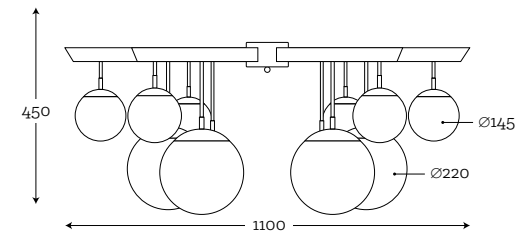

MAXIMUM BULB WATTAGE:

40 W - 6×E27, 25W - 6×E14

COLOR GLASS OPTIONS:

See all colors on page 5.

FINISHING METAL OPTIONS: 5 | 6 |

See the metal finish on page 4.