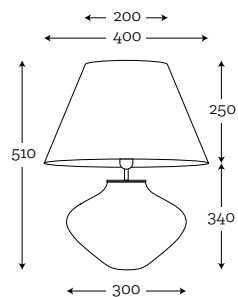

Bali

Code: 07-2001A037

SHADE: A037
terra beige shade/white inside

Code: 07-2001A033

SHADE:A033
gray shade/white inside