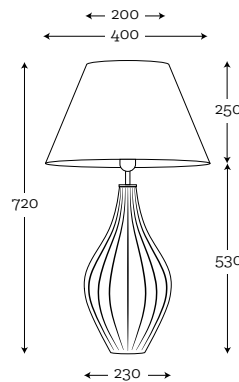

Code: 08-4211A033

SHADE: A033
gray shade/white inside