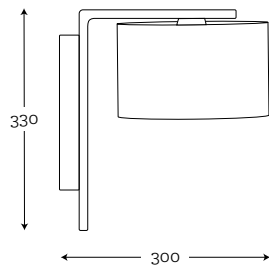

COLOR GLASS OPTIONS:

See all colors on page 5.

FINISHING METAL OPTIONS: 2 | 3M | 5 | 6 | 8 |

See the metal finish on page 4.