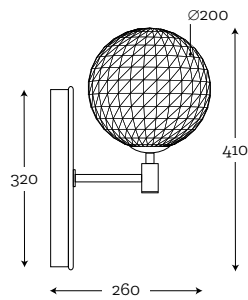

MAXIMUM BULB WATTAGE:

25W, 1xG9

MATERIAL:

hand-blown glass, optic transparent glass,
brushed brass, quartz sinter SD1

**DEVON-L SET OF 2 200 WALL LIGHT
TRANSPARENT GLASS, BRUSHED BRASS,
QUARTZ SINTER SD1**