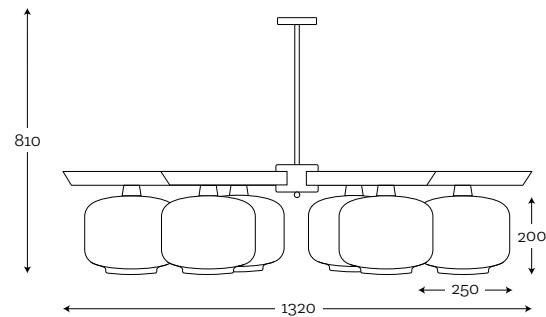

FINISHING METAL OPTIONS: 5 | 6 |

See the metal finish on page 4.