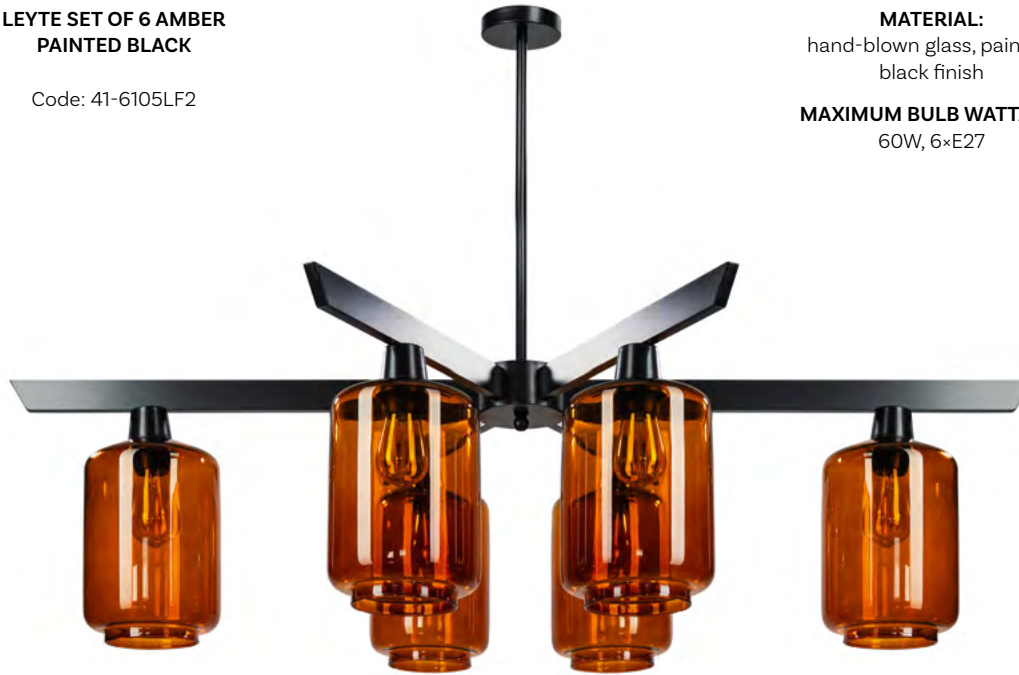

MATERIAL: hand-blown glass, painted, brushed stainless steel / brushed brass

MAXIMUM BULB WATTAGE: 60W, 1x E27

COLOR GLASS OPTIONS:

See all colors on page 5.

FINISHING METAL OPTIONS: 1M | 1P | 2 | 3M | 3P | 4P | 5 | 6 | 7 | 8 | 9 |

See the metal finish on page 4.

Leyte

**LEYTE SET OF 6 AMBER
PAINTED BLACK**

Code: 41-6105LF2

MATERIAL:

hand-blown glass, painted,
black finish

MAXIMUM BULB WATTAGE:

60W, 6×E27

COLOR GLASS OPTIONS:

See all colors on page 5.

FINISHING METAL OPTIONS: 5 | 6 |

See the metal finish on page 4.

Leyte

LEYTE SET OF 6 AMBER PAINTED BLACK

Code: 38-6275LF1

MATERIAL:
hand-blown glass, painted,
black finish