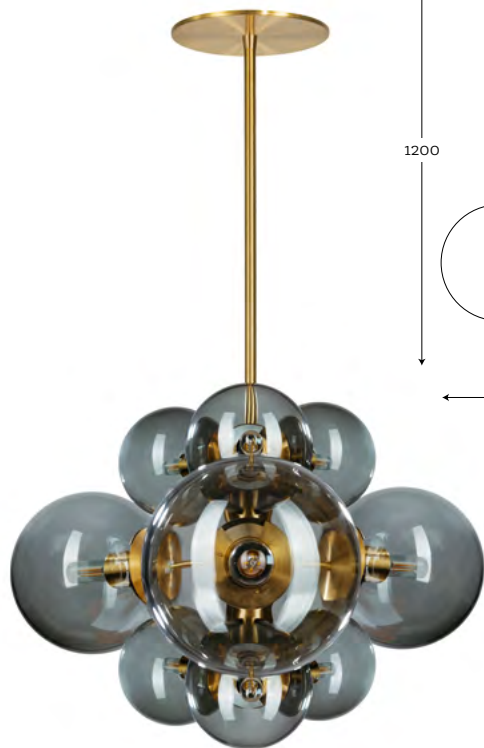

Bacan

**BACAN STICK M23 SET OF 9 GRAY
BRUSHED BRASS**

Code: 27-9Z23M23