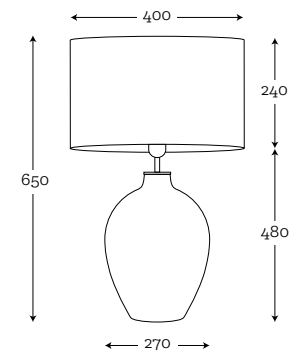

LUZON

Code: 06-3311A062

SHADE: A062
aqua white-cream/white inside

Code: 06-3351A14

SHADE: A014
cream shade/white inside

Code: 06-3301A043

SHADE: A043
light gray shade/white inside

Code: 06-3333A013

SHADE: A013
black shade/gold metallic inside

Code: 06-3341A040

SHADE: A040
black shade/silver metallic inside

Code: 06-3323A048

SHADE: A048
caicos orange/white inside