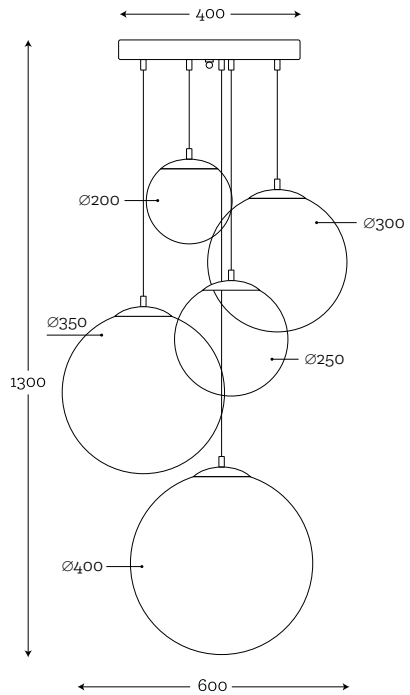

MATERIAL:

hand-blown glass transparent 1/2 sanded inside,
double patinated

MAXIMUM BULB WATTAGE:
40W, 5×E27

COLOR GLASS OPTIONS:

See all colors on page 5.

FINISHING METAL OPTIONS:

1M | 1P | 2 | 3M | 3P | 4P | 4M | 5 | 6 | 7 | 8 | 9 |
See the metal finish on page 4.