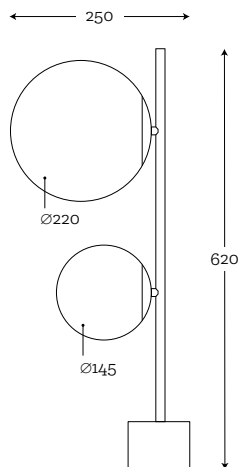

**BACAN WALL SET OF 2 TRANSPARENT
SANDED GLASS 1/2 SERIES M23
BRUSHED BRASS**

Code: 36-2Y93M23

MATERIAL:

hand-blown glass, transparent sanded glass
1/2, brushed brass

MAXIMUM BULB WATTAGE:

40W - 1×E27, 25W - 1×E14

COLOR GLASS OPTIONS:

See all colors on page 5.

FINISHING METAL OPTIONS:

1M | 2 | 3M | 5 | 6 | 7 | 8 |
See the metal finish on page 4.