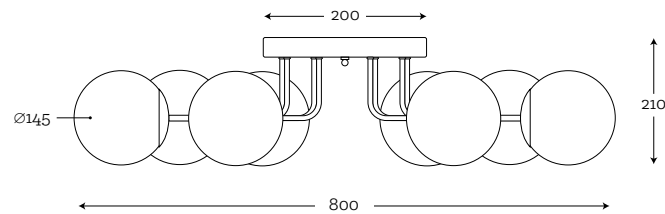

COLOR GLASS OPTIONS:

See all colors on page 5.

FINISHING METAL OPTIONS: 1M | 2 | 3M | 3P | 5 | 6 | 7 | 8 |

See the metal finish on page 4.