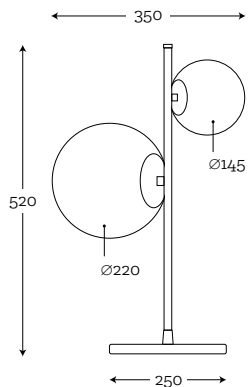

COLOR GLASS OPTIONS:

See all colors on page 5.

QUARTZ SINTER OPTIONS:

More quartz sinter on page 6.

FINISHING METAL OPTIONS:

1M | 2 | 3M | 5 | 6 | 7 | 8 |
See the metal finish on page 4.