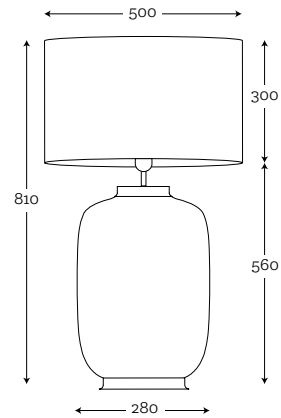

LAUT II TABLE LAMP GRAY
BRUSHED BRASS

Code: 29-0103004

FINISHING METAL OPTIONS: 1M | 1P | 2 | 3M | 3P | 4P | 4M | 5 | 6 | 7 | 8 | 9 |
See the metal finish on page 4.