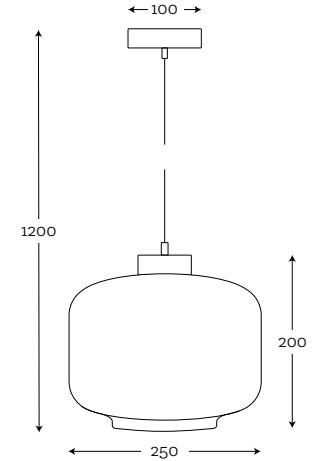

MATERIAL:

hand-blown glass, painted, brushed stainless steel / brushed brass

MAXIMUM BULB WATTAGE:

60W, 1×E27

COLOR GLASS OPTIONS:

See all colors on page 5.

FINISHING METAL OPTIONS: 1M | 1P | 2 | 3M | 3P | 4P | 5 | 6 | 7 | 8 | 9 |

See the metal finish on page 4.