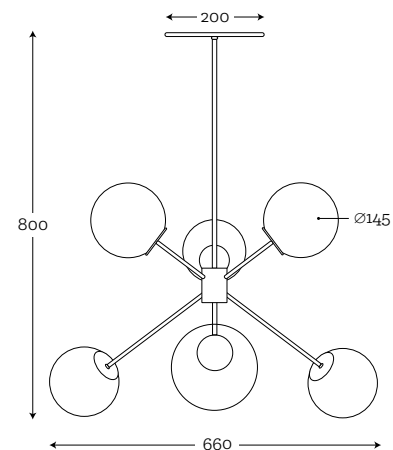

BACAN STICK M22 SET OF 6 GRAY BRUSHED BRASS

Code: 27-6103M22

MATERIAL:

hand-blown glass, color in glass mass, brushed brass

MAXIMUM BULB WATTAGE:

25W, 6×E14

COLOR GLASS OPTIONS:

See all colors on page 5.

FINISHING METAL OPTIONS: 1M | 2 | 3M | 5 | 6 | 7 | 8 |

See the metal finish on page 4.