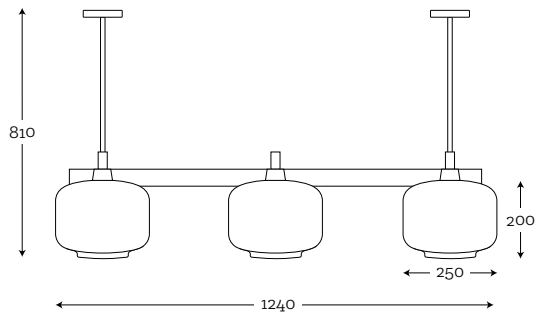

See the metal finish on page 4.

Jawa

JAWA CEILING SET OF 6 GRAY PAINTED BLACK

Code: 41-6105LF3

MATERIAL:
hand-blown glass, painted, black

MAXIMUM BULB WATTAGE:
60W, 6×E27

COLOR GLASS OPTIONS:

See all colors on page 5.