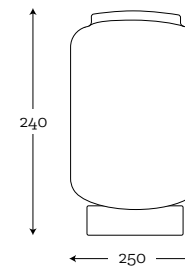

MAXIMUM BULB WATTAGE:

60W, 1x E27

FINISHING METAL OPTIONS: 1M | 1P | 2 | 3M | 3P | 4P | 4M | 5 | 6 | 7 | 8 | 9 |

See the metal finish on page 4.