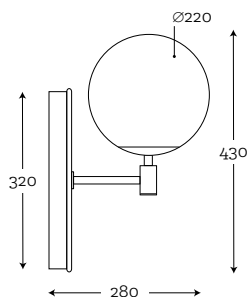

MAXIMUM BULB WATTAGE:

40W, 1x E27