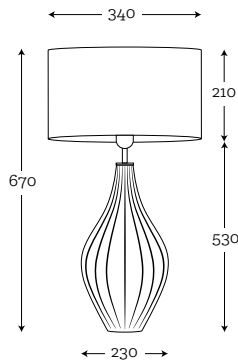

Code: 08-4201A053

SHADE: A053
wood oak

**BORNEO AQUAMARINE
BRUSHED STAINLESS STEEL**