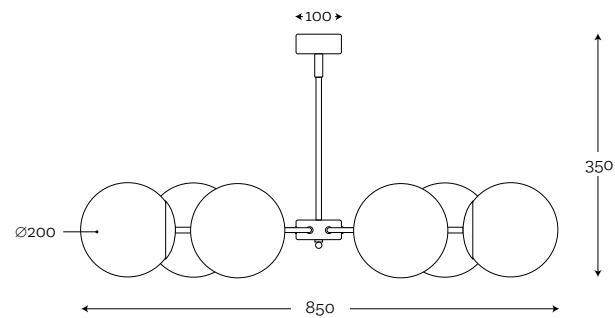

FINISHING METAL OPTIONS:

1M | 2 | 3M | 5 | 6 | 7 | 8 |

See the metal finish on page 4.