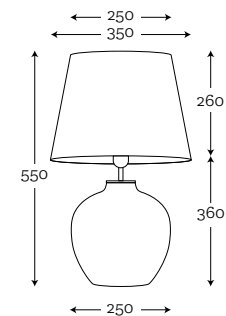

TIMOR BLUE BRUSHED STAINLESS STEEL

Code: 10-2341A044

SHADE: A044
light gray shade/white inside