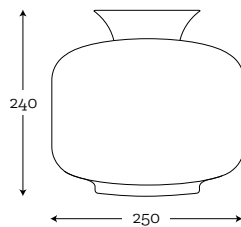

Code: 41-W103

MATERIAL:
hand-blown glass painted, polished brass

MAXIMUM BULB WATTAGE:
60W, 1xE27