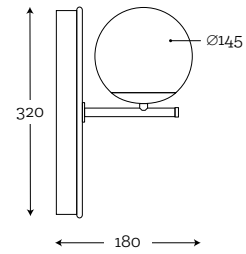

BACAN RIESCO WALL M22 SET OF 1 GRAY 145, BRUSHED BRASS

Code: 36-S103M22

MATERIAL:
hand-blown glass, color in glass mass, brushed brass

MAXIMUM BULB WATTAGE:
25W, 1x E14 or 1x G9