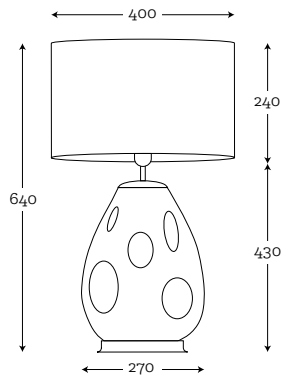

FINISHING METAL OPTIONS:
1M | 1P | 2 | 3M | 3P | 4P |
| 4M | 5 | 6 | 7 | 8 | 9 |
See the metal finish on page 4.