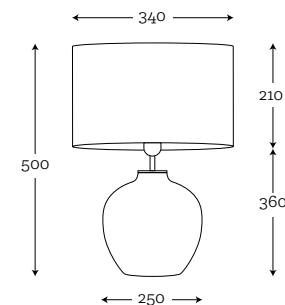

TIMOR OLIVE BRUSHED STAINLESS STEEL

Code: 10-2351A074

SHADE: A074
wood walnut