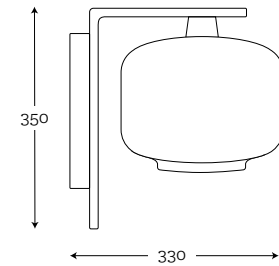

MAXIMUM BULB WATTAGE: 60W, E27

**JAWA WALL LIGHT GRAY
BRUSHED BRASS**

Code: 41-1103LF5

MATERIAL: hand-blown glass, painted,
brushed brass

MAXIMUM BULB WATTAGE: 60W, E27

COLOR GLASS OPTIONS:

See all colors on page 5.