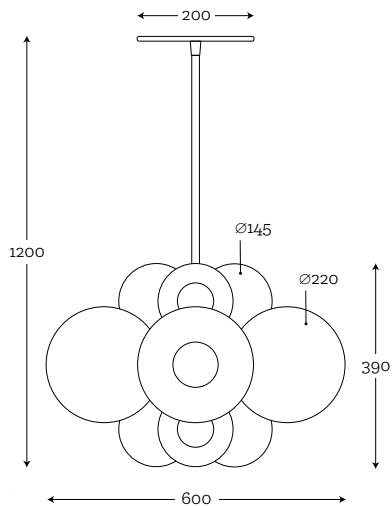

Bacan

**BACAN STICK M23 SET OF 9 GRAY
BRUSHED BRASS**

Code: 27-9Z23M23