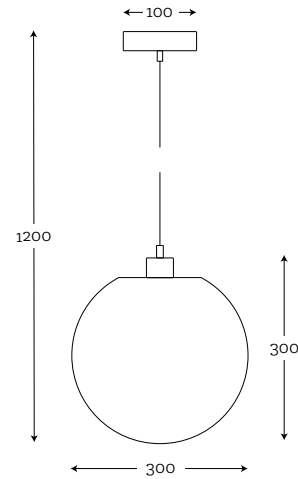

MATERIAL:
hand-blown glass, glass 1/2 sanded inside transparent
glass, brushed brass

MAXIMUM BULB WATTAGE:
40W, 1×E27

COLOR GLASS OPTIONS:

See all colors on page 5.

FINISHING METAL OPTIONS: 3M | 5 |

See the metal finish on page 4.