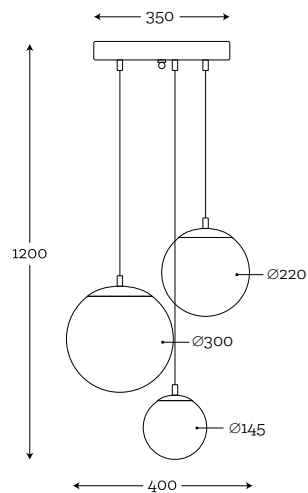

**BACAN
SET OF 3 TRANSPARENT
BRUSHED STAINLESS STEEL**

Code: 27-3001001

MATERIAL:
hand-blown glass, color in glass mass,
brushed stainless steel

MAXIMUM BULB WATTAGE:
40W - 2×E27, 25W - 1×E14

**BACAN
SET OF 3 GRAY
BRUSHED BRASS**

Code: 27-3Z93001

MATERIAL:
hand-blown glass, color in glass mass,
brushed brass

MAXIMUM BULB WATTAGE:
40W - 2×E27, 25W - 1×E14