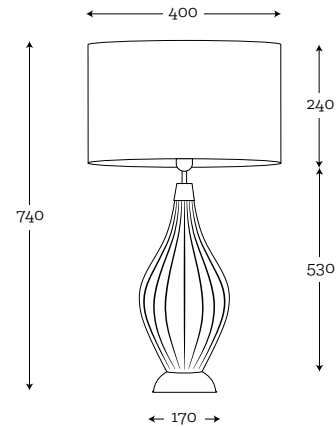

See the metal finish on page 4.

Savaii

**SAVAII TABLE LAMP GRAY
BRUSHED BRASS**

Code: 34-0703A049

SHADE: A049
maledives/leaves

**SAVAII TABLE LAMP OLIVE
BRUSHED BRASS**

Code: 34-0693A047

SHADE: A047
manilia paprots