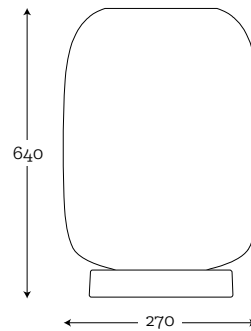

LAUT II TABLE LAMP GRAY
BRUSHED BRASS

Code: 29-0103004

FINISHING METAL OPTIONS: 1M | 1P | 2 | 3M | 3P | 4P | 4M | 5 | 6 | 7 | 8 | 9 |
See the metal finish on page 4.