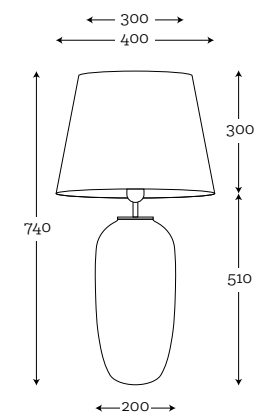

Maui

Code: 13-3061A020

SHADE: A020
black shade/silver matt inside

Code: 13-3061A044

SHADE: A044
light gray shade/white inside

Code: 13-4061A011

SHADE: A011
black shade/silver matt inside

Code: 13-4061A043

SHADE: A043
light gray shade/white inside