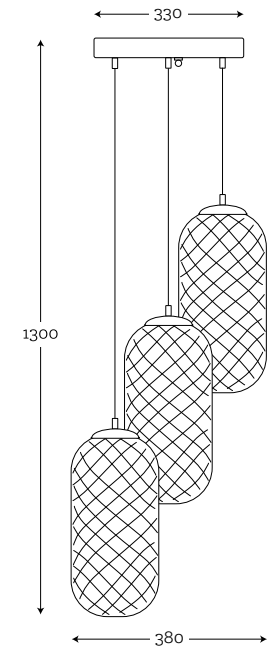

MAXIMUM BULB WATTAGE:
60W, 3×E27

COLOR GLASS OPTIONS:

See all colors on page 5.

FINISHING METAL OPTIONS:

1M | 1P | 2 | 3M | 3P | 4P | 5 | 6 | 7 | 8 | 9 |
See the metal finish on page 4.

Chloe

**CHLOE SET OF 3 RECTANGULAR CEILING PLATE
GRAY / TRANSPARENT / BROWN OPTIC LISTER,
BRUSHED BRASS**