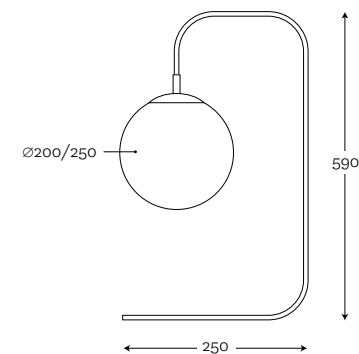

MUNA TABLE SQUARE 1/25
TRANSPARENT MATT,
BRUSHED BRASS

Code: 26-0233005

MUNA TABLE SQUARE 1/25
BRUSHED BRASS

Code: 26-0003005

MUNA TABLE SQUARE 1/25
LISTER AMBER
BRUSHED BRASS

Code: 26-0323005

COLOR GLASS OPTIONS: