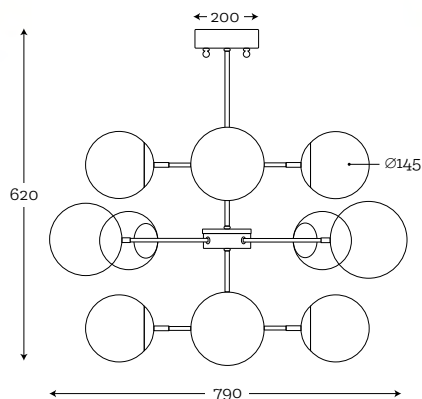

MAXIMUM BULB WATTAGE:

25W, 12×E14

COLOR GLASS OPTIONS:

See all colors on page 5.

FINISHING METAL OPTIONS: 1M | 2 | 3P | 5 | 6 | 7 | 8 |

See the metal finish on page 4.