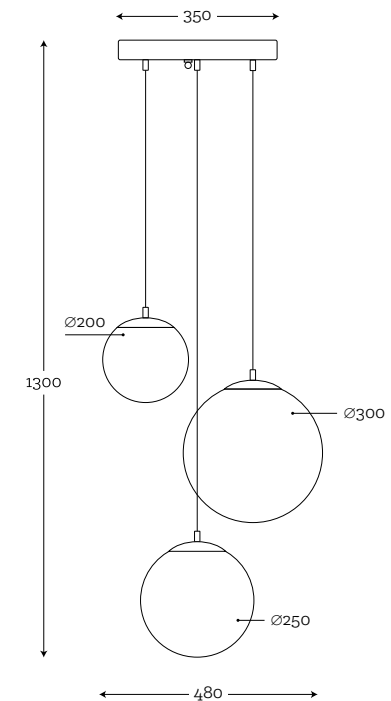

Code: 26-3714001

MATERIAL:
hand-blown glass painted by hand,
brushed copper

MAXIMUM BULB WATTAGE:
40W, 3×E27

COLOR GLASS OPTIONS:

See all colors on page 5.

FINISHING METAL OPTIONS: 1M | 1P | 2 | 3M | 3P | 4P | 4M | 5 | 6 | 7 | 8 | 9 |