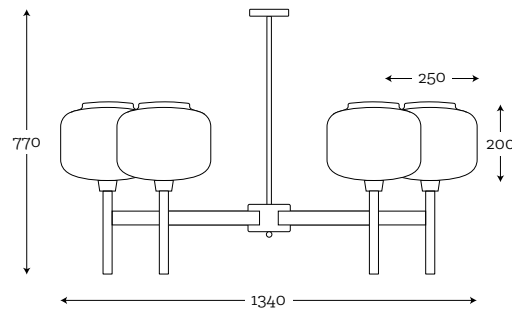

FINISHING METAL OPTIONS: 5 | 6 |

See the metal finish on page 4.