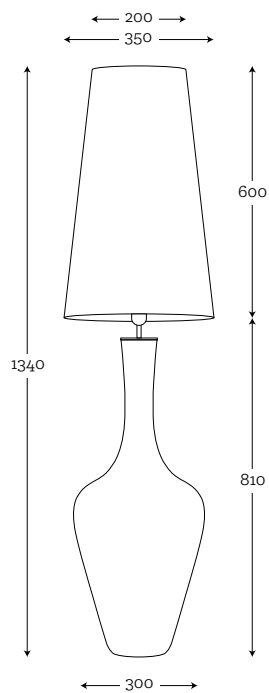

Panay

PANAY OPAL
BRUSHED STAINLESS STEEL

Code: 12-7141A035

SHADE:A035
white shade/white inside