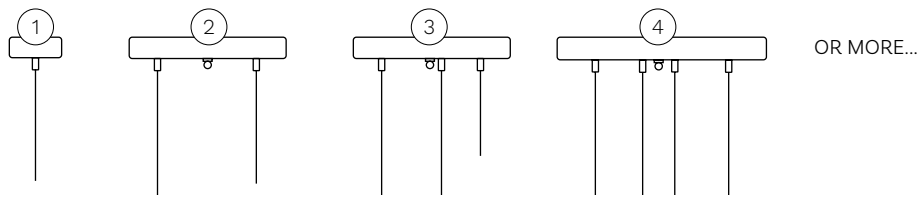

Make YOUR OWN LAMP

1 CHOOSE THE NUMBER OF OVERHANGS