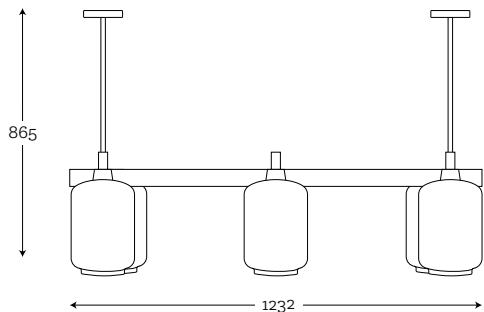

**LEYTE SET OF 6 AMBER
PAINTED BLACK**

Code: 38-6275LF3

MATERIAL:
hand-blown glass, painted,
black finish

MAXIMUM BULB WATTAGE:
60W, 6×E27