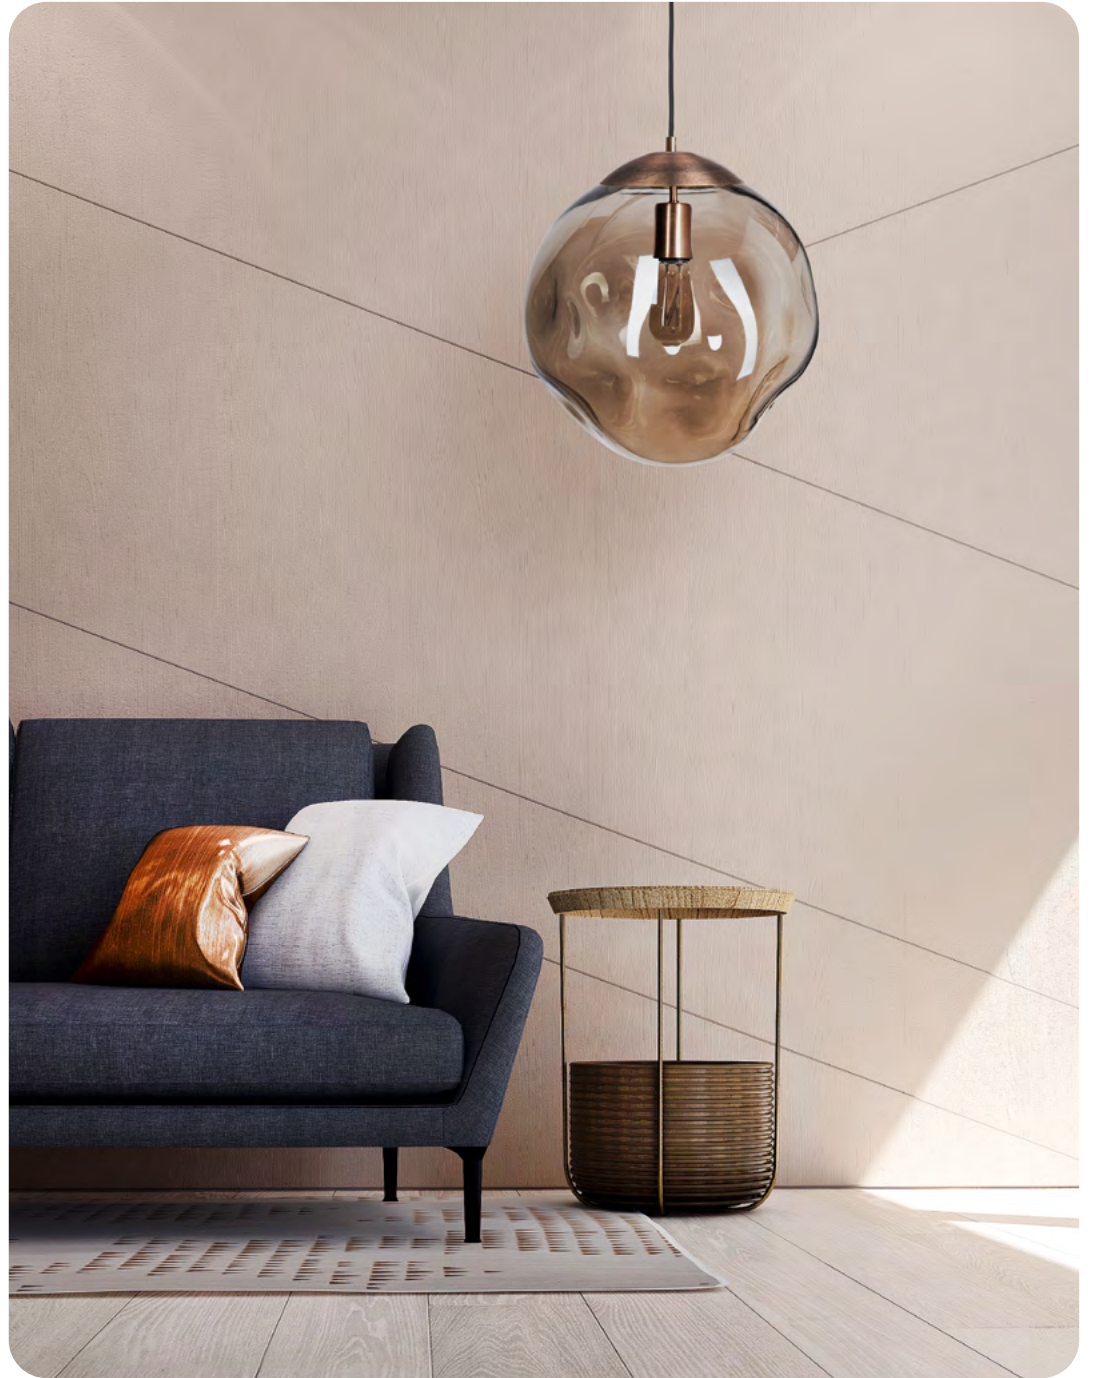

Code: 44-1302001

**MICO TRANSPARENT
BRUSHED COPPER**

Code: 44-1004001

**MICO LISTER AMBER
BRUSHED BRASS**

Code: 44-1323001

**MICO LISTER PEARL
BRUSHED STAINLESS STEEL**

Code: 44-1311001

Muna