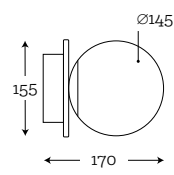

QUARTZ SINTER OPTIONS:
More quartz sinter on page 6.

FINISHING METAL OPTIONS:
1M | 2 | 3M | 5 | 6 | 7 | 8 |
See the metal finish on page 4.

COLOR GLASS OPTIONS:
See all colors on page 5.

FINISHING METAL OPTIONS:
1M | 1P | 2 | 3M | 3P | 4P, 4M | 5 | 6 | 7 | 8 | 9 |
See the metal finish on page 4.