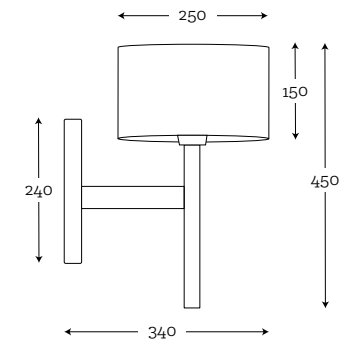

FINISHING METAL OPTIONS: 2 | 3M | 5 | 6 | 8 |

See the metal finish on page 4.