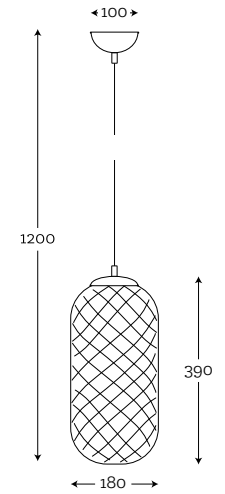

MAXIMUM BULB WATTAGE:
60W, 3×E27

COLOR GLASS OPTIONS:

See all colors on page 5.

FINISHING METAL OPTIONS:

1M | 1P | 2 | 3M | 3P | 4P | 5 | 6 | 7 | 8 | 9 |
See the metal finish on page 4.

Chloe

**CHLOE SET OF 3 RECTANGULAR CEILING PLATE
GRAY / TRANSPARENT / BROWN OPTIC LISTER,
BRUSHED BRASS**