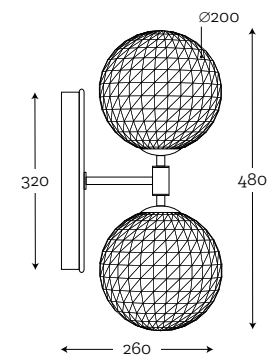

**DEVON-L SET OF 2 200 WALL LIGHT
TRANSPARENT GLASS, BRUSHED BRASS,
QUARTZ SINTER SD1**

Code: 48-2203SD1

MAXIMUM BULB WATTAGE:

25W, 2xG9

MATERIAL:

hand-blown glass, optic transparent glass,
brushed brass, quartz sinter SD1

COLOR GLASS OPTIONS:

See all colors on page 5.

QUARTZ SINTER OPTIONS:

More quartz sinter on page 6.

FINISHING METAL OPTIONS: 1M | 2 | 3M | 5 | 6 | 7 | 8 |

See the metal finish on page 4.