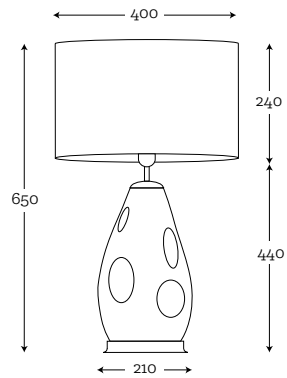

FINISHING METAL OPTIONS:
1M | 1P | 2 | 3M | 3P | 4P |
| 4M | 5 | 6 | 7 | 8 | 9 |
See the metal finish on page 4.