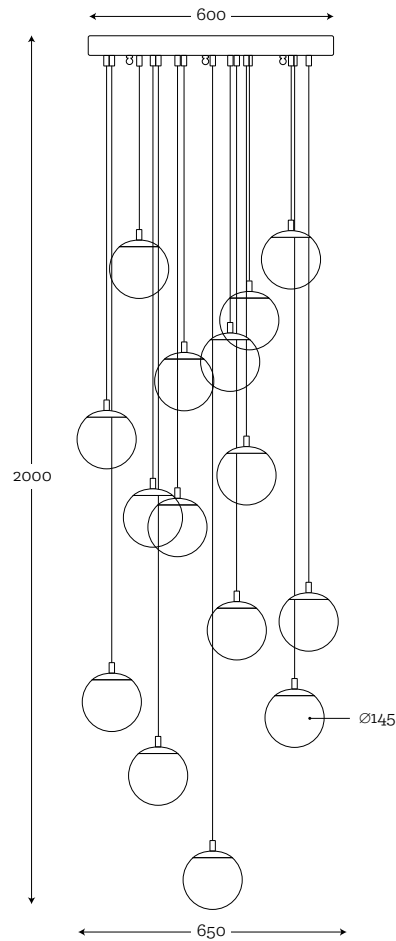

COLOR GLASS OPTIONS:

See all colors on page 5.

FINISHING METAL OPTIONS:

1M | 2 | 3M | 5 | 6 | 7 | 8 |

See the metal finish on page 4.