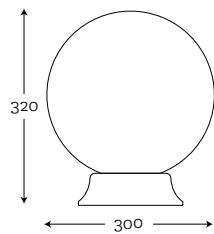

Code: 26-1Z11M23