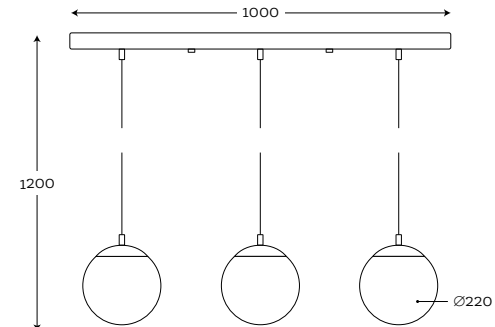

COLOR GLASS OPTIONS:
See all colors on page 5.

FINISHING METAL OPTIONS:
1M | 1P | 2 | 3M | 3P | 4P | 4M | 5 | 6 | 7 | 8 | 9 |
See the metal finish on page 4.