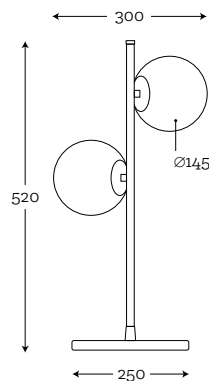

**BACAN SET OF 2 145 GRAY
BRUSHED BRASS**

Code: 27-TY63M22

MATERIAL:

hand-blown glass, color in glass mass, brushed brass

MAXIMUM BULB WATTAGE:

25W, 2xE14 or G9

COLOR GLASS OPTIONS:

See all colors on page 5.

FINISHING METAL OPTIONS:

1M | 2 | 3M | 5 | 6 | 7 | 8 |

See the metal finish on page 4.