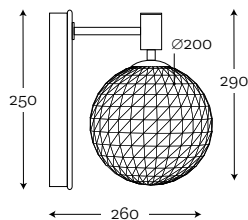

DEVON-L 200 WALL LIGHT
TRANSPARENT GLASS,
BRUSHED BRASS, QUARTZ SINTER SD5

Code: 48-1203SD5