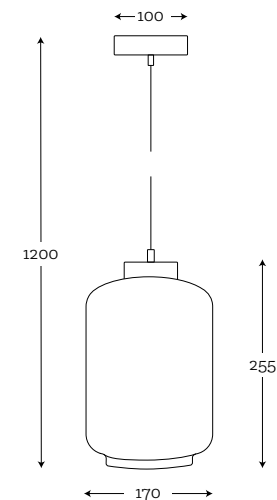

**LEYTE TRANSPARENT
BRUSHED STAINLESS STEEL**

Code: 38-1001001

**LEYTE AMBER
BRUSHED BRASS**

Code: 38-1273001

**LEYTE GRAY
BRUSHED BRASS**

Code: 38-1103001

**LEYTE BOTTLE GREEN
BRUSHED STAINLESS STEEL**

Code: 38-1971001