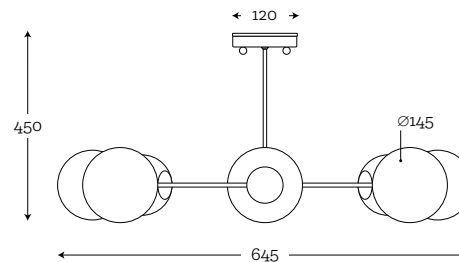

MATERIAL:
hand-blown glass, color in glass mass, brushed brass

MAXIMUM BULB WATTAGE:
25W, 8×E14