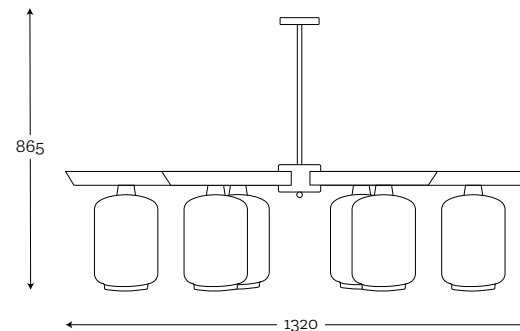

FINISHING METAL OPTIONS: 5 | 6 |

See the metal finish on page 4.