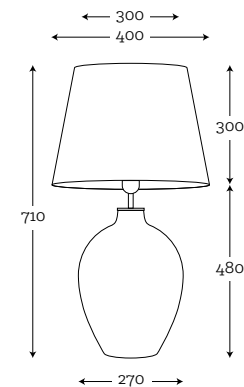

LUZON TOPAZ
BRUSHED BRASS

Code: 06-3333A013

SHADE: A013
black shade/gold metallic inside