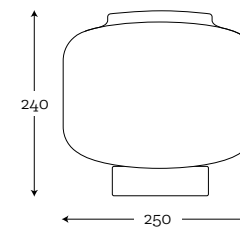

FINISHING METAL OPTIONS: 1M | 1P | 2 | 3M | 3P | 4P | 4M | 5 | 6 | 7 | 8 | 9 |

See the metal finish on page 4.