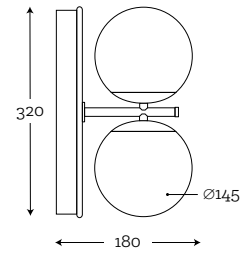

BACAN RIESCO WALL M22 SET OF 1 GRAY 145, BRUSHED BRASS

Code: 36-S103M22

MATERIAL:
hand-blown glass, color in glass mass, brushed brass

MAXIMUM BULB WATTAGE:
25W, 1x E14 or 1x G9