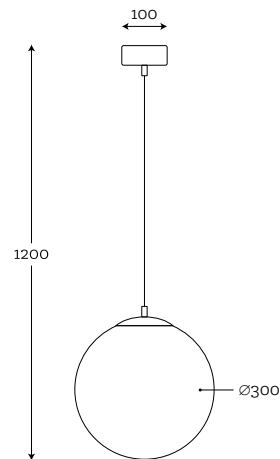

MATERIAL:
hand-blown glass painted by hand,
polished copper

MAXIMUM BULB WATTAGE:
40W, 1×E27